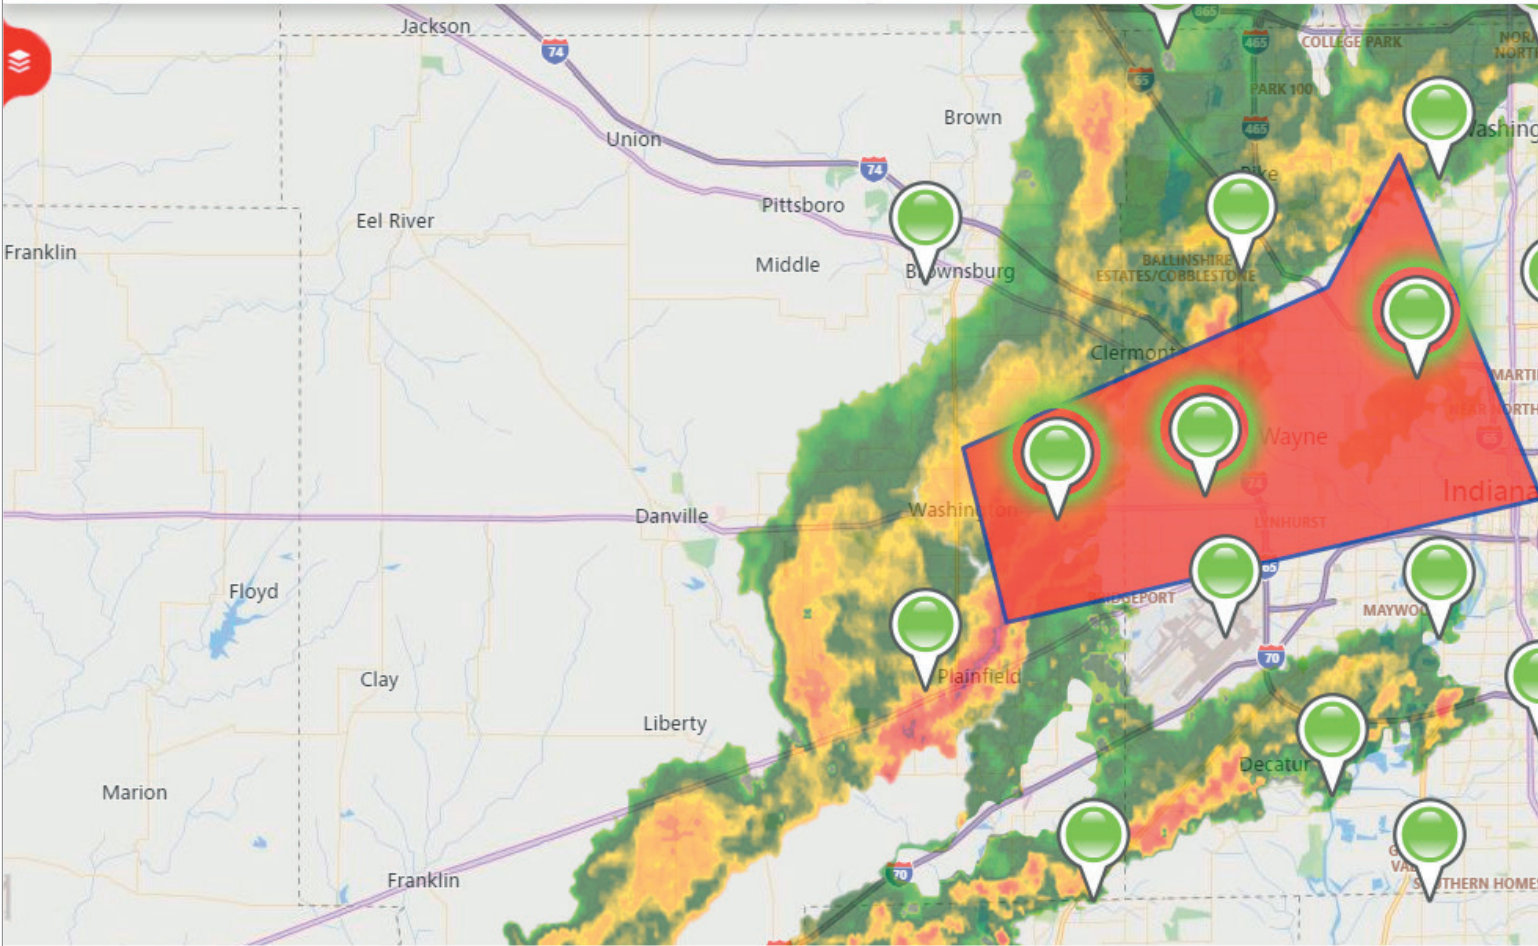

CommanderOne[®]

EMERGENCY WARNING SYSTEM CONTROL
ANYTIME. ANYWHERE.

ADVANCE YOUR WARNING SYSTEMS

with **CommanderOne®**

CommanderOne® enables you to monitor and activate your warning sirens from any desktop or mobile device. With CommanderOne, you can leverage your existing Commander On-Premises Warning System to work smarter with our cloud-based platform.

Using our real-time weather data and siren status, you can make important decisions whenever and wherever — keeping your critical assets within reach.

BE PREPARED AT A MOMENT'S NOTICE

CommanderOne® is secure by design, so you can remain confident in your ability to access your warning system from any web browser or our mobile app.

COMMUNICATION

BATTERY

POWER

CHARGER

● 100% ● 99% - 90% ● 89% or less

Intuitive Map Interface

CommanderOne® displays a detailed map that provides the current status of each site and control point. From here, you can monitor status and view weather to determine siren activation and communication.

SELECT MAP ▾ POLL ALL ACTIVATE ▾ REPORTING ▾

SEARCH [] REFRESH [] USER []

Map labels include: YORKSHIRE, ALLISONVILLE, Fort Benjamin Harrison, Lawrence, Vernon, Bucks Creek, Green, Brown, Wayne, Knightstow, Jackson, Greenfield, Warren, Blue River, Ripley, Sugar Creek, Brandywine, Van Buren, Morristown, Franklin, Perry, Moral, ACTON, NEW BETHEL, SEVENTH WARD, WARREN PARK, and SOUTHEAST WARREN.