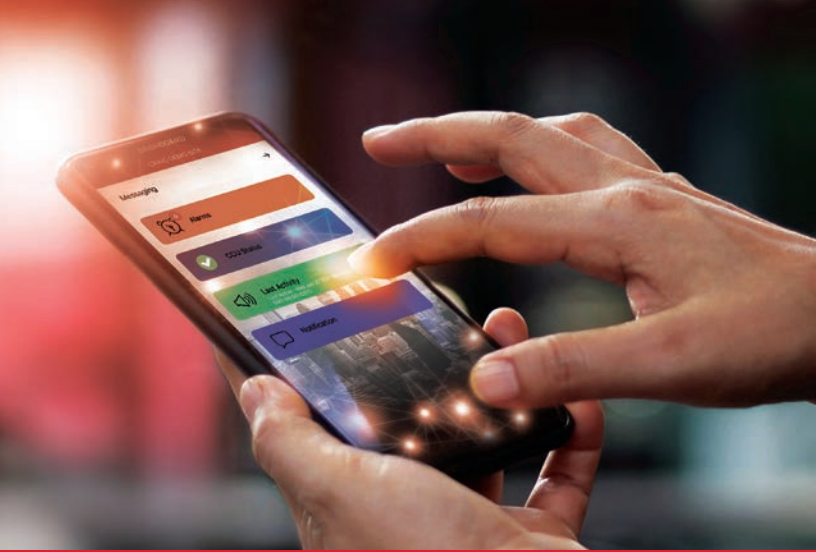

CommanderOne[®]

EMERGENCY WARNING SYSTEM CONTROL
ANYTIME. ANYWHERE.

ADVANCE YOUR WARNING SYSTEMS

with **CommanderOne®**

CommanderOne® enables you to monitor and activate your warning sirens from any desktop or mobile device. With CommanderOne, you can leverage your existing Commander On-Premises Warning System to work smarter with our cloud-based platform.

Map controls: + (Zoom In), - (Zoom Out)

Left sidebar controls:

- INTRUSION (Home icon)
- LOCAL ACTIVATION (Lightning bolt icon)

<p>CCU900 (Primary)</p> <p>ONLINE</p> <p>EAST REGION</p> <p>CCU Availability</p>	<p>CCU900 (Primary)</p> <p>ONLINE</p> <p>CENTRAL REGION</p> <p>CCU Availability</p>	<p>CCU900 (Primary)</p> <p>ONLINE</p> <p>WEST REGION</p> <p>CCU Availability</p>
---	--	---

Exclusive AccuWeather® Integration

Utilizing advanced AccuWeather technology, CommanderOne® allows you to act promptly in critical moments. From our integrated interface, you can send simple messages to your staff when extreme weather watches are posted in surrounding counties or activate your sirens when the National Weather Service posts a tornado warning.

CommanderOne features automatic or prompted siren activations based on weather events near you and utilizes a simple and intuitive “if this, then that” format. Choose from events such as weather advisories, then program necessary steps and communications.